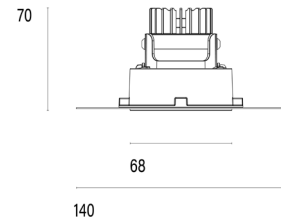

### Model

<b>Name</b>	Mono 060 Trimless Type 3
<b>Finish</b>	Structured White
<b>Area</b>	Indoor

### System

<b>Power (Luminaire)</b>	6.8W
<b>Power (System)</b>	8W
<b>Voltage</b>	240V-AC
<b>Optics</b>	Rotationally Symmetrical Direct 40°
<b>Colour Temperature</b>	3000°K
<b>Luminous Flux</b>	680lm
<b>TM30</b>	Rf95 Rg103
<b>CRI</b>	Ra98
<b>Lumen Maintenance</b>	L90 B10 50000hrs
<b>Chromacity</b>	<3 McAdam Step Ellipse
<b>Articulation</b>	Fixed
<b>Cut-Out</b>	Round 85mm x 100mm Depth
<b>Ingress Protection</b>	IP44
<b>Control Device</b>	Remote DALI (Included)
<b>Class</b>	III